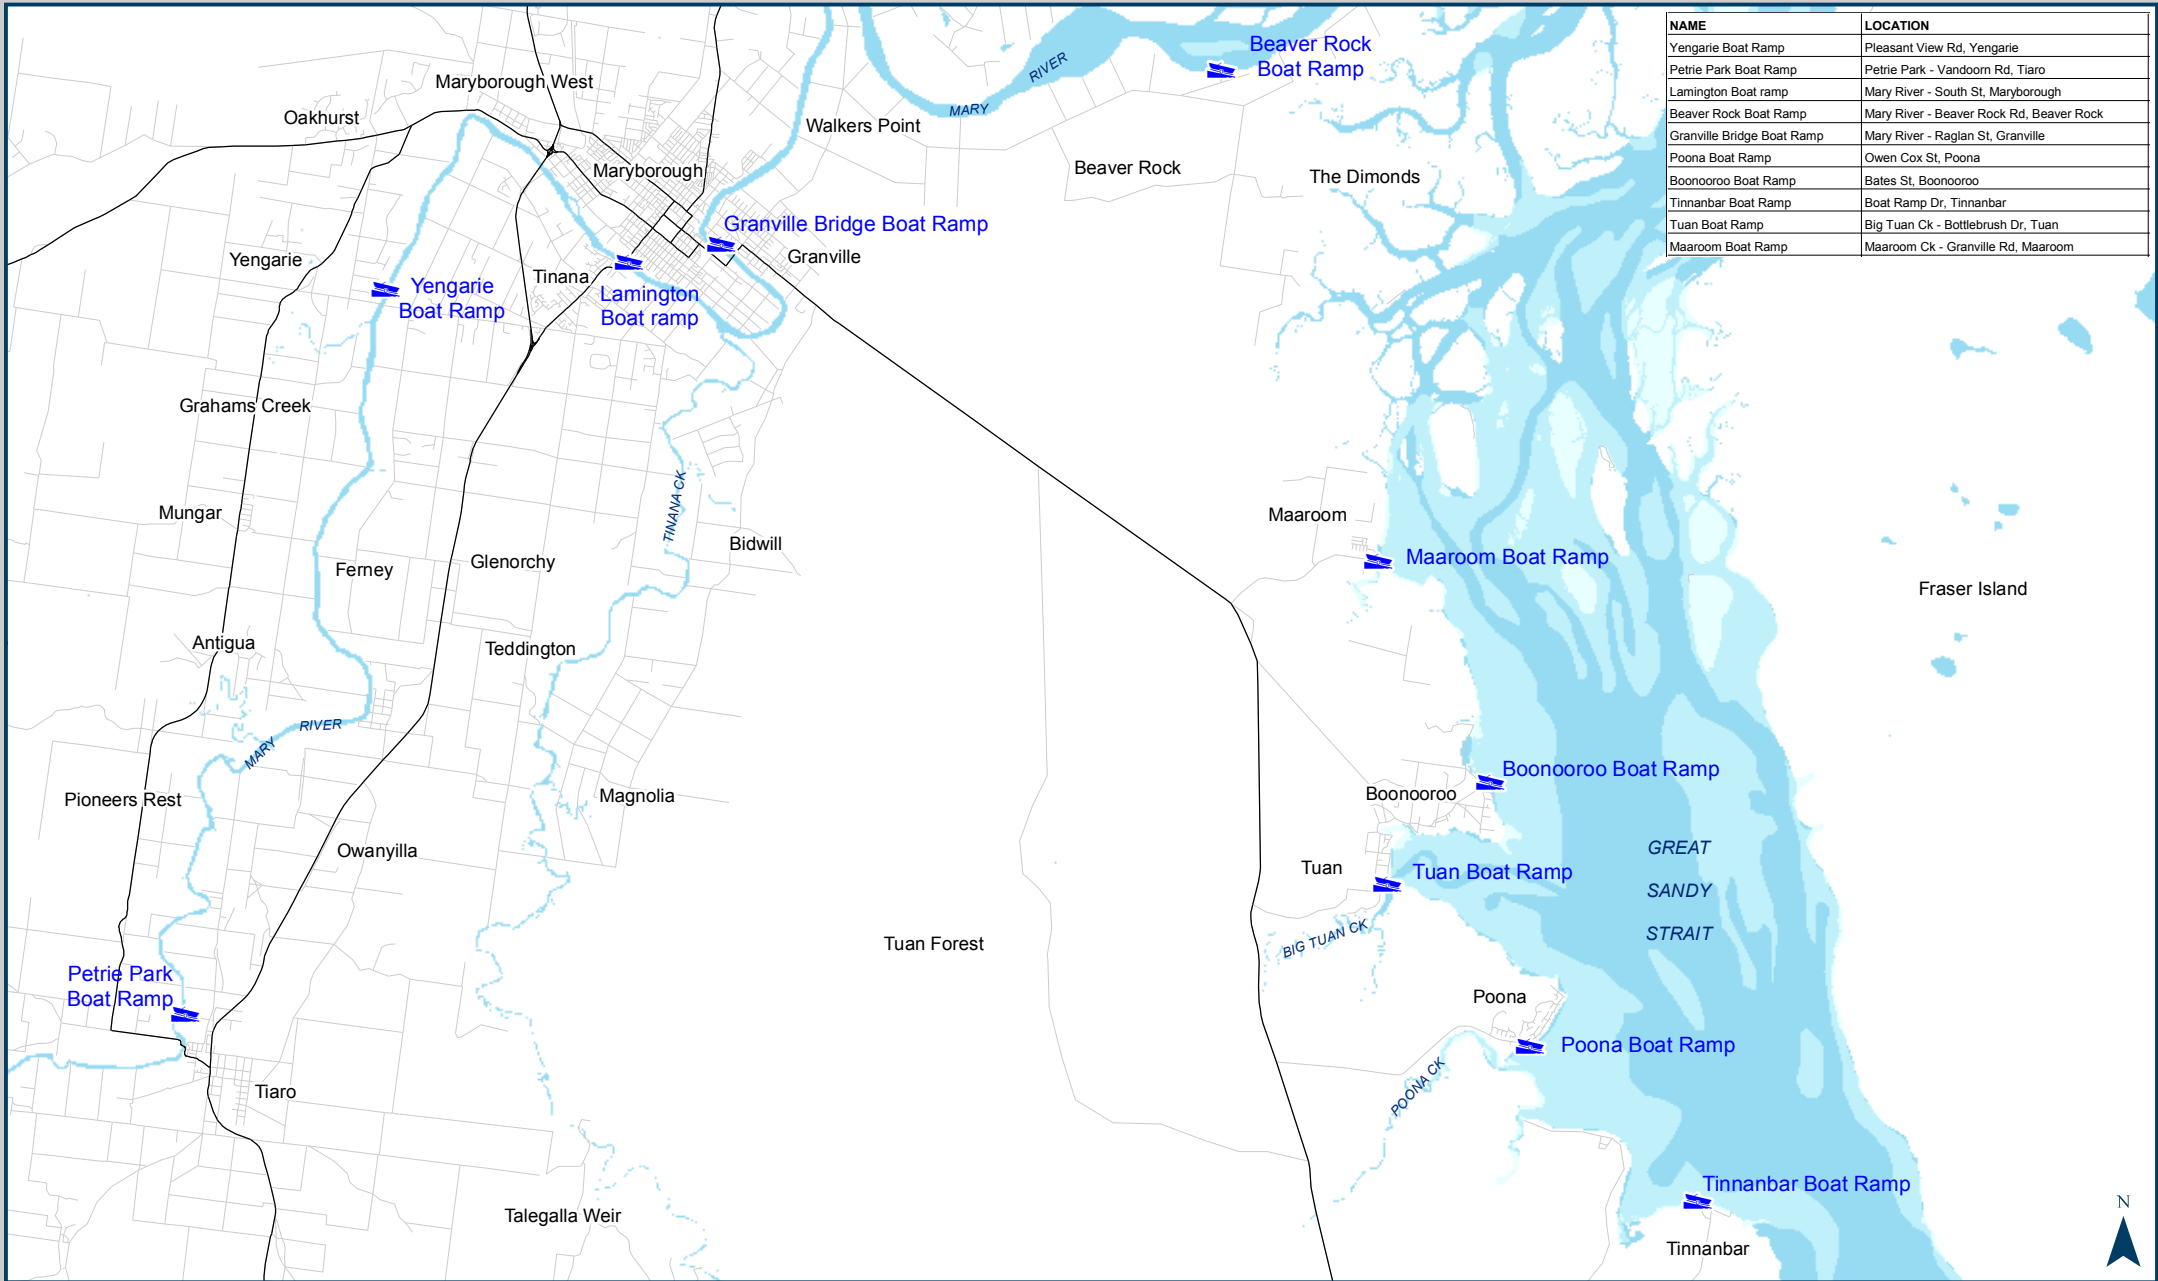

PUBLIC BOAT RAMPS

MARYBOROUGH & COASTAL COMMUNITIES

NAME	LOCATION
Yengarie Boat Ramp	Pleasant View Rd, Yengarie
Petrie Park Boat Ramp	Petrie Park - Vandoom Rd, Tiaro
Lamington Boat ramp	Mary River - South St, Maryborough
Beaver Rock Boat Ramp	Mary River - Beaver Rock Rd, Beaver Rock
Granville Bridge Boat Ramp	Mary River - Raglan St, Granville
Poona Boat Ramp	Owen Cox St, Poona
Boonooroo Boat Ramp	Bates St, Boonooroo
Tinnanbar Boat Ramp	Boat Ramp Dr, Tinnanbar
Tuan Boat Ramp	Big Tuan Ck - Bottlebrush Dr, Tuan
Maaroom Boat Ramp	Maaroom Ck - Granville Rd, Maaroom